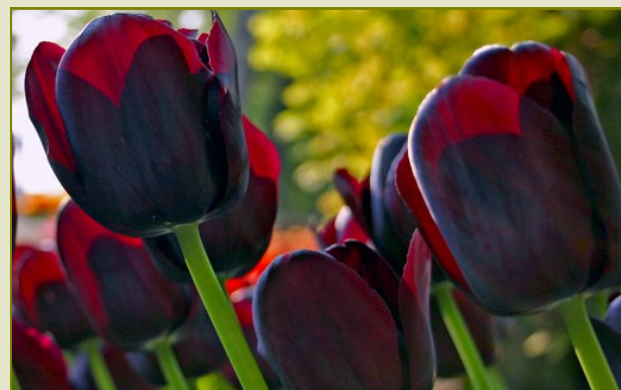

YUME NO MURASAKI

A purple lily-flowered tulip that lasts an exceptionally long time. A white base is revealed when its petals open wide.

Price: $12.00

Height: 22-24"

Bloom: Mid-Late

Pkg Quantity: 8 Bulbs